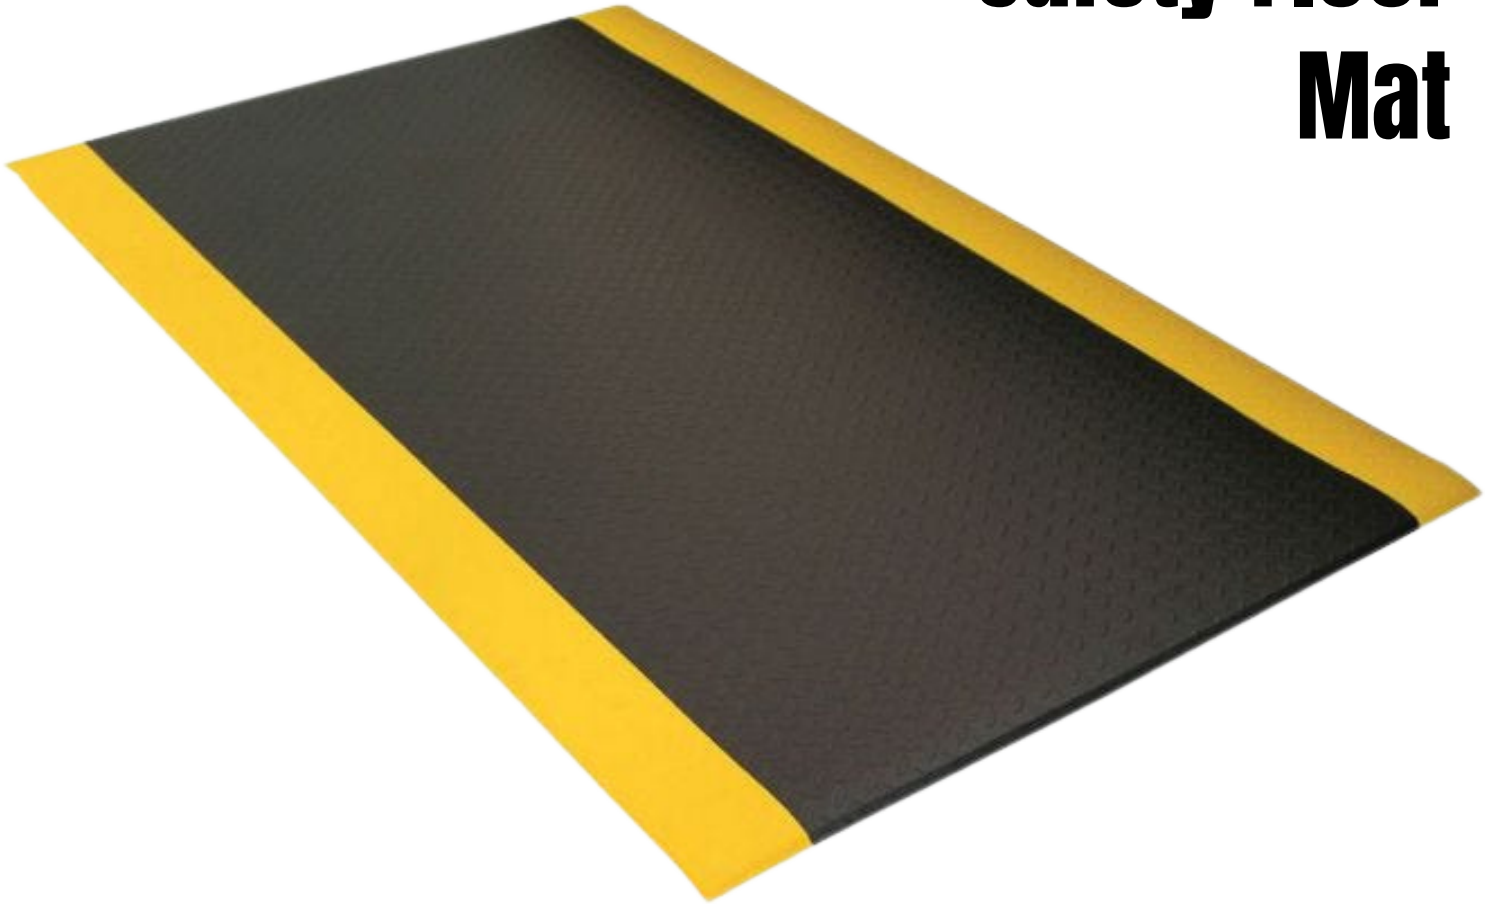

COMPLETE PACKAGING SOLUTIONS

Pacplan® Safety Floor Mat

Details

- Reduces fatigue and pressure on feet legs and spine when standing for extended periods
- Ideal for machine operators and packers etc.
- Raised diamond pattern surface for improved underfoot grip
- High visibility yellow edges reduce trip hazard
- Mat dimensions 900 x 1500mm
- Mat thickness 9.0mm
- Weight 3.3kg